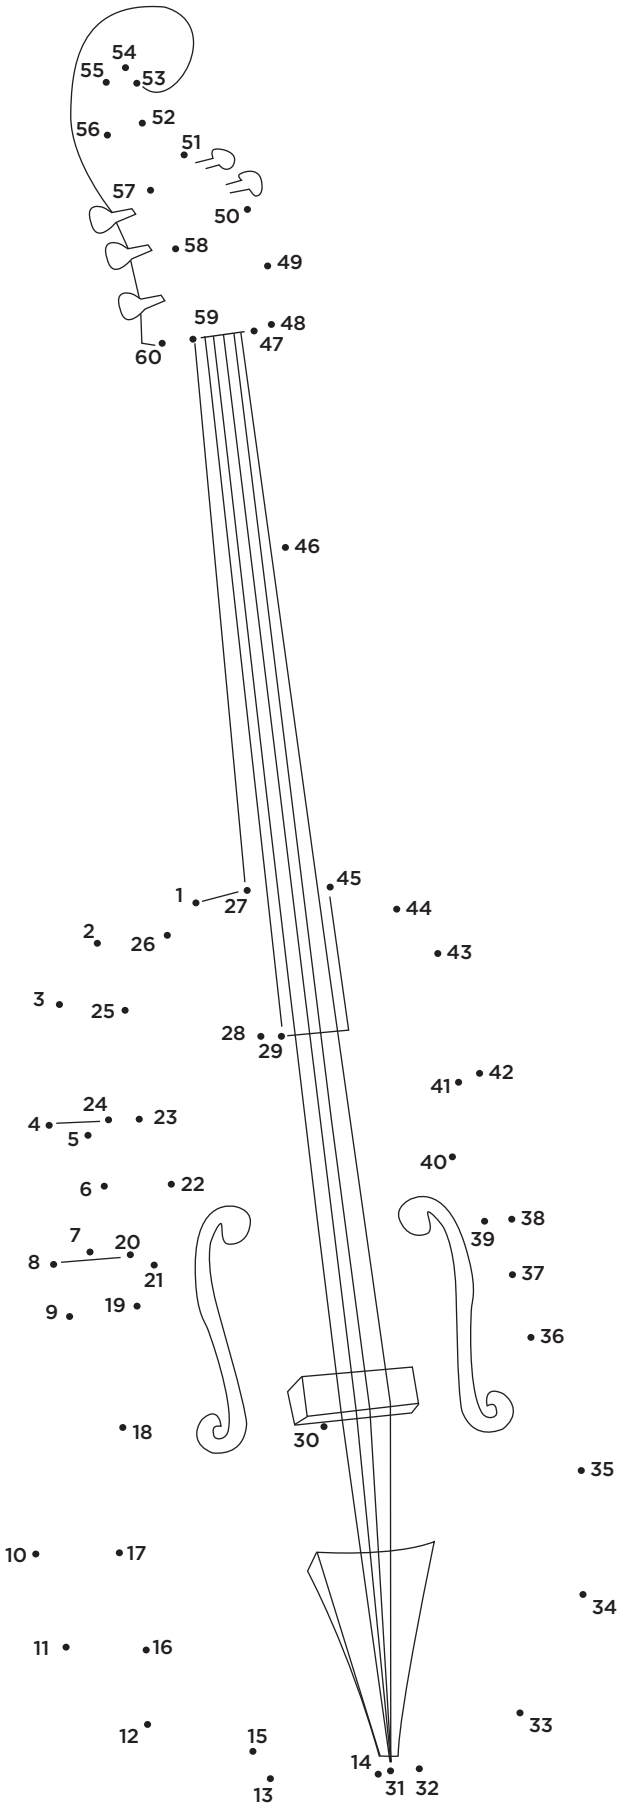

**NATURAL GAS SMELLS LIKE ROTTEN EGGS.** Digger Dog knows the smell of rotten eggs could mean danger. If you smell the rotten egg odor of natural gas, **STOP** what you're doing. **LEAVE** the area. **CALL** 911 and Columbia Gas at 1-800-344-4077.